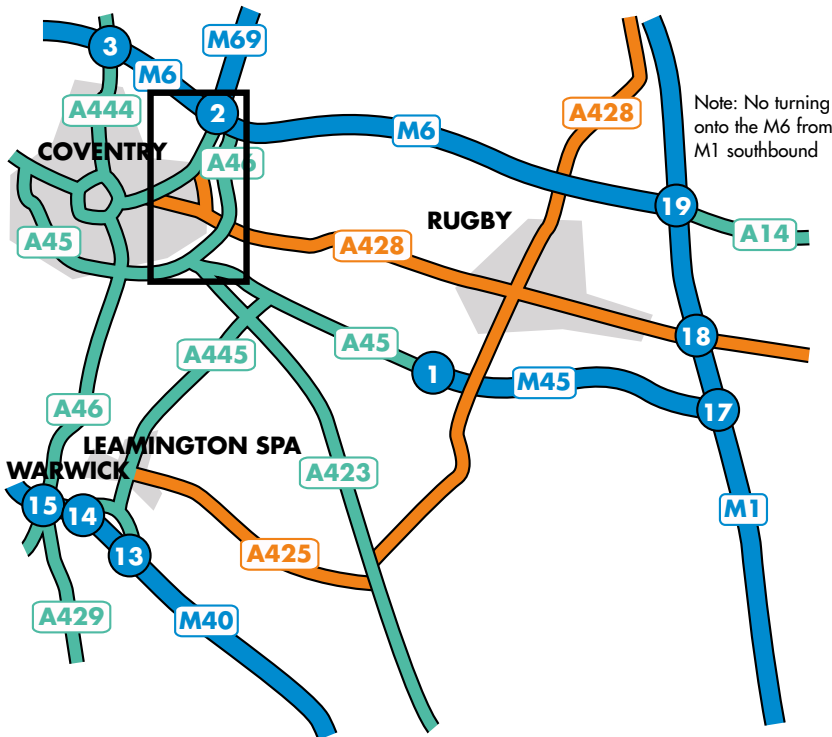

DT Electronics Ltd location

To .....

From .....

Date .....

DT Electronics Ltd address is:

**DT Electronics Ltd
Eastwood Business Village
Harry Weston Road
Coventry
CV3 2UB**

Our telephone and fax numbers:

T: (024) 7643 7437

F: (024) 7643 7401

E: sales@dtelectronics.com

W: www.dtelectronics.com

From M1 north

M1 south to junction 21
M69 south (signposted Coventry).
At roundabouts follow A46 signs.
A46 south (signposted Warwick).
At the 2nd major roundabout turn right (TGI Friday's on the corner). **See 'Continue from TGI Friday's' below.**

From M1 south

M1 to junction 17 (signposted M45).
M45 turns into A45. Continue straight on.
At the very major roundabout take A46 north (signposted M69).
2 miles to the first roundabout take the left filter past TGI Friday's. **See 'Continue from TGI Friday's' below.**

From the M40

M40 north to junction 15 (right hand lane on the slip road).
A46 north (signposted Coventry).
8 miles follow signs for M69/M6/A46. At roundabout bear right following M69 signs.
2 miles along A45 to a very major roundabout stay in left lane, A46 (signposted M69).
2 miles to the first roundabout take the left filter past TGI Friday's. **See 'Continue from TGI Friday's' below.**

Continue from TGI Friday's

Straight over 2 roundabouts (past Morrisons).
At the 3rd roundabout (BP garage on the left), turn right into Binley Business Park (Harry Weston Road) and continue to the roundabout. Follow the road to the left and turn right at the 'T' junction. You are now in our car park.