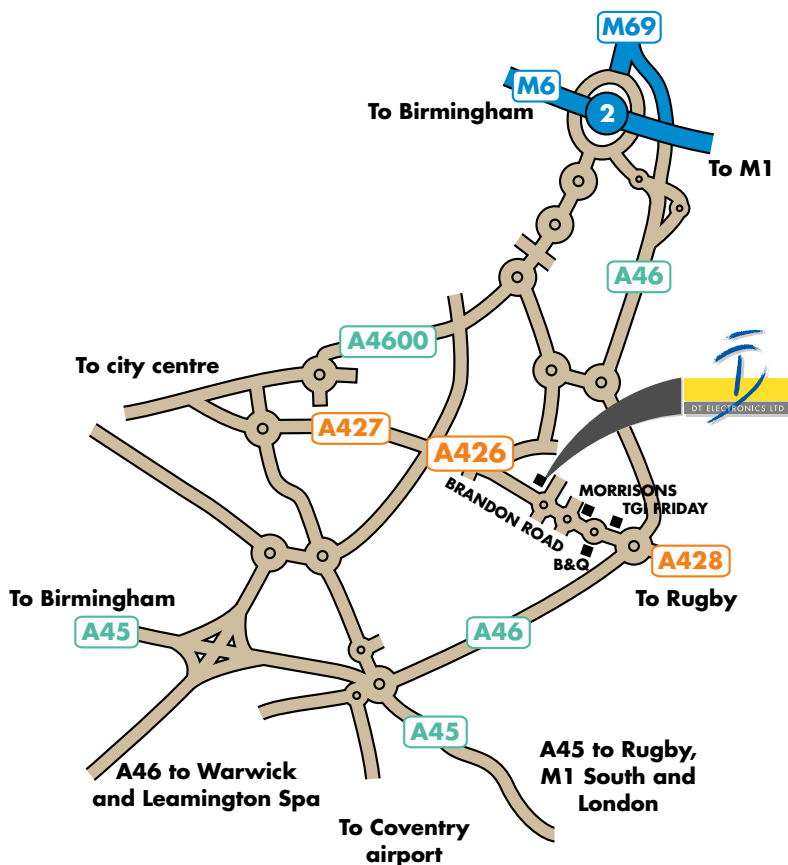

DT Electronics Ltd location

To .....

From .....

Date .....

DT Electronics Ltd address is:

**DT Electronics Ltd
Eastwood Business Village
Harry Weston Road
Coventry
CV3 2UB**

Our telephone and fax numbers:

T: (024) 7643 7437

F: (024) 7643 7401

E: sales@dtelectronics.com

W: www.dtelectronics.com

From M1 north

M1 south to junction 21
M69 south (signposted Coventry).
At roundabouts follow A46 signs.
A46 south (signposted Warwick).
At the 2nd major roundabout turn right (TGI Friday's on the corner). **See 'Continue from TGI Friday's' below.**

From M1 south

M1 to junction 17 (signposted M45).
M45 turns into A45. Continue straight on.
At the very major roundabout take A46 north (signposted M69).
2 miles to the first roundabout take the left filter past TGI Friday's. **See 'Continue from TGI Friday's' below.**

From the M40

M40 north to junction 15 (right hand lane on the slip road).
A46 north (signposted Coventry).
8 miles follow signs for M69/M6/A46. At roundabout bear right following M69 signs.
2 miles along A45 to a very major roundabout stay in left lane, A46 (signposted M69).
2 miles to the first roundabout take the left filter past TGI Friday's. **See 'Continue from TGI Friday's' below.**

Continue from TGI Friday's

Straight over 2 roundabouts (past Morrisons).
At the 3rd roundabout (BP garage on the left), turn right into Binley Business Park (Harry Weston Road) and continue to the roundabout. Follow the road to the left and turn right at the 'T' junction. You are now in our car park.